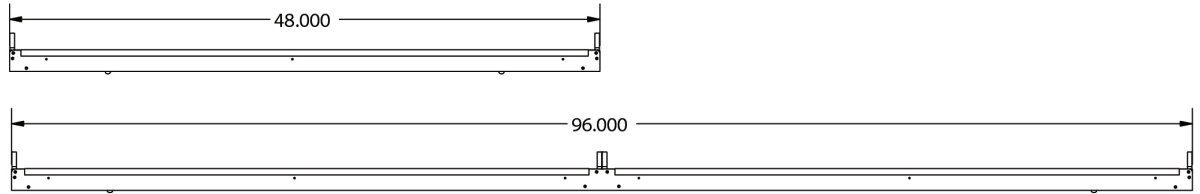

CONSTRUCTION

Pre-painted, high reflectance white body is precision bent for added strength and rigidity. End caps are fastened by screws allowing the flexibility of repositioning to act as joiners for raceway wiring. Shallow fixture design provides a clean appearance for many environments.

PRODUCT DIMENSIONS

End View

Side View

PRODUCT KEY

Fixture Type	Fixture Size	Fixture Length	Number of Lamps	Lamp Watts	Lamp Type	Ballast Voltage	Ballast Factor	Options
BFSP				W				
	M (2W)	2'	1	17	T8	120	Normal (N)	
	N (3W)	3'	2	32		120/277(UNV)	High (H)	
	Blank (5W)	4'	3			347	Low (L)	
		8'	4					
			6					
			8					