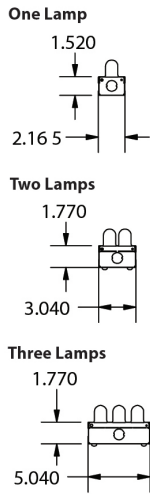

OPTIONS

- 2', 3', 4' and 8' lengths available
- Available with 1, 2, 3, or 4 lamp configurations (custom configurations available)
- Continuous row-mounting available
- 347V options available
- Wireguard with various finishes (consult factory)

ELECTRICAL

All components have met all regulatory approvals. Fixture is available in 120 - 277VAC and 347V options. Lamp retention through rotary lamp holders.

MOUNTING

Holes provided for convenient surface mounting or S-hook chain-mounting. Can be row-mounted using a suspended or surface-mount configuration.

PRODUCT DIMENSIONS

End View

Side View

PRODUCT KEY

Fixture Type	Fixture Size	Fixture Length	Number of Lamps	Lamp Watts	Lamp Type	Ballast Voltage	Ballast Factor	Options
BFSP				W				
	M (2W)	2'	1	17	T8	120	Normal (N)	
	N (3W)	3'	2	32		120/277(UNV)	High (H)	
	Blank (5W)	4'	3			347	Low (L)	
		8'	4					
			6					
			8					

OPTIONS

<p>Battery Back-Up (Needs to be specified)</p> <p>Sensors W12 - Motion Sensor - 10C</p> <p>Wireguard G1 - Wireguard Heavy Duty, Painted White</p>	<p>Wire W3XX - Flexible Whip - 16/3 600V White (XX - Length) W4XX - Flexible Whip - 16/3 600V Black (XX Length) W5XX - Power Cord (Twist Lock - Specify Nema Code) W6XX - Power Cord (3-Wire 120V Plug, 14/3)(XX - Length) W8XX - Power Cord (3-Wire 120V 5-15P, 16/3)</p> <p>Hangers M1 - Speedy Hanger (V-Bracket) M3 - Aircraft Cable "Y-Toggle", with cable gripper (5, 10 and 15')</p>	<p>Lamp Wattage</p> <table border="1"> <thead> <tr> <th>Length</th> <th>Nominal Lamp Watts</th> </tr> </thead> <tbody> <tr> <td></td> <td>T8</td> </tr> <tr> <td>24</td> <td>17</td> </tr> <tr> <td>36</td> <td>25</td> </tr> <tr> <td>48</td> <td>32</td> </tr> <tr> <td>96</td> <td>59</td> </tr> </tbody> </table>	Length	Nominal Lamp Watts		T8	24	17	36	25	48	32	96	59
Length	Nominal Lamp Watts													
	T8													
24	17													
36	25													
48	32													
96	59													